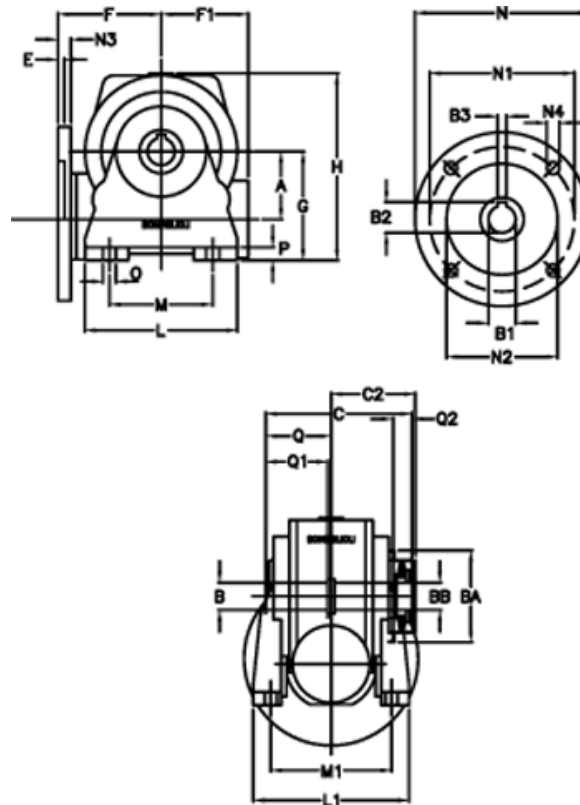

Data Sheet

Article number: 390204900713336

Description: Worm Gear with Torque Limiter
VF 49-L2-N-7 P80B14

Measures

a = 49.50	C2 = 63,5	L1 = 124	O = 8.5
B = 25	Description = VF 49N-xx-80B14	m = 63	P = 12
B1 E7 = 19	E = 3.0	M1 = 98.5	Q = 51.0
B2 = 21.8	F = 70	N = 120	Q1 = 41
B3 H9 = 6	F1 = 63	N1 = 100	Q2 = 15
BA = 63	g = 82	N2 = 80	
BB H7 = 14	H = 138.0	N3 = 10.0	
C = 105	L = 110	N4 = 7	